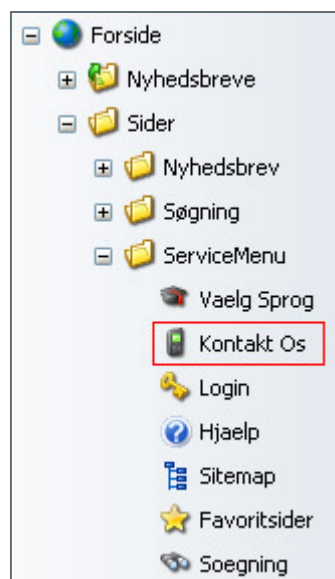

Knuden "Kontakt Os" er i bund og grund en "almindelig side". Dvs., at du skal udfylde overskrift, abstract og indhold - tage stilling til hvilke bannere, der skal på, tilknytte emnord osv osv.

Eneste forskel ligger i punktet ShowInMenu (B) under Navigation. Hak i dette felt, betyder, at "Kontakt Os" bliver vist på dit site., men ikke i den normale menu, men i servicemenuen. Den tekst der vises i servicemenuen defineres i (A).